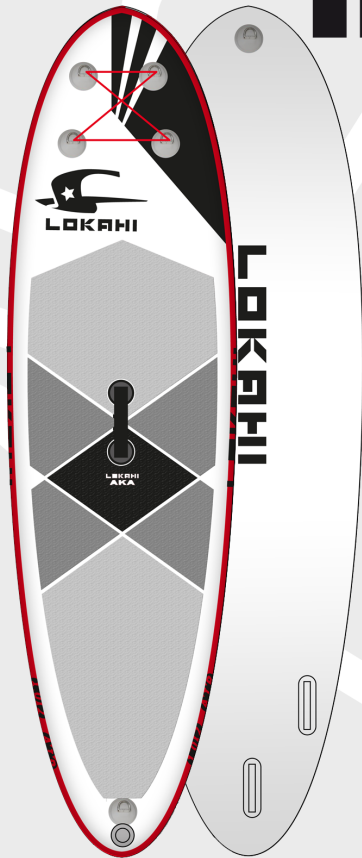

INFLATABLE

INFLATABLE 10'2
10'2 x 34 1/2 x 4 - 185L