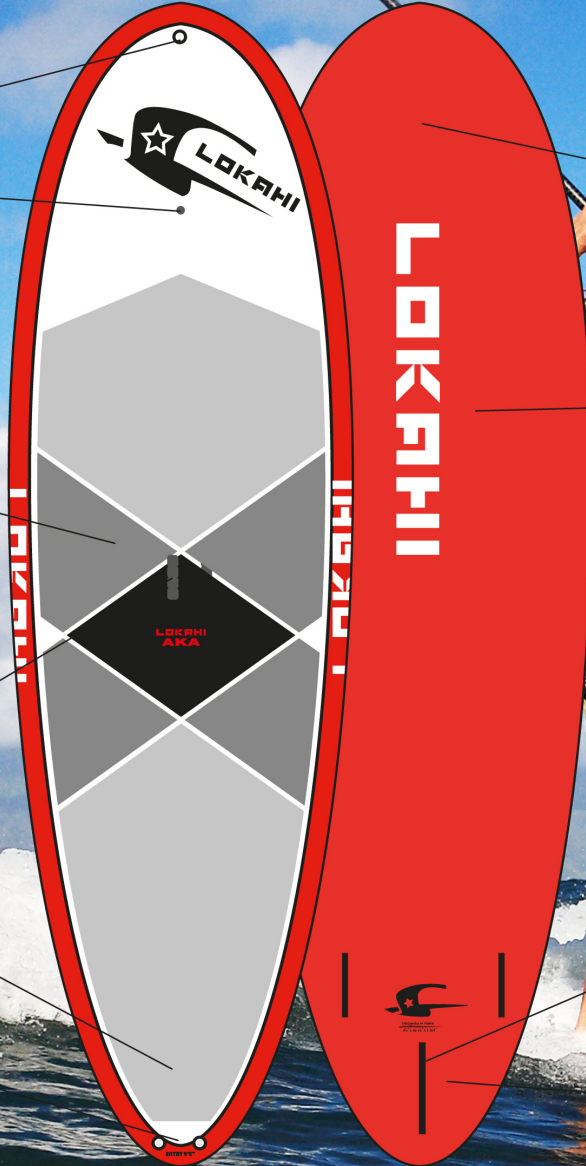

ENTRY

9'2" / 10'6"

Tail kick

GO PRO Camera Plug

Vortex Air Vulb

Pads : Diamond 07

Double Leash Plugs

Nose Single Concave

Double Concave

Bamboo / Polish Finish

Sandwich HT construction

Carry Handle

Pads grip (tail kick & arch)

Carbon Rail Reinforcement

Future Fin system

Tail V Concave

Thruster Fin system